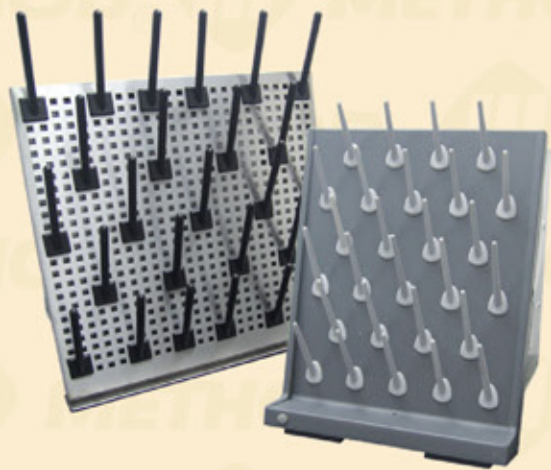

Fume Hood / Chemical Storage Cabinet / Extractor Arm

General Purpose Fume Hood
(Tested to ANSI/ASHRAE 110-1995)

Flammable Storage Cabinet

Extractor Arm

Chemical Resistant Polypropylene Pipes & Fittings

Neutralization Tank

Sweep Bend

Others

Drying Rack / Pegboard

Spill Pallet

Lab Coat

* Other models available. Kindly contact us for product brochure.

METHOD ENTERPRISE SDN. BHD. (195209-M)

+6 03 5122 1818
+6 03 5122 8899
sales@method.com.my
method_enterprise@yahoo.com